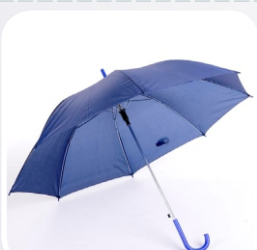

23" Plastic Handle Umbrella

R43.50 Excl. VAT

- Auto Open
- 190T Polyester/Nylon Material
- Steel Shaft
- Matching Colour Hooked Plastic Handle