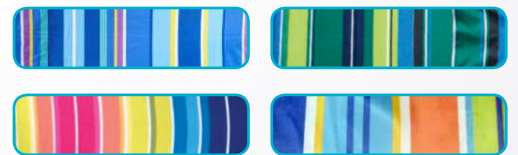

2.25m Family Pattern Umbrella

- UV 30+ coating
- 28/32 diameter steel pole
- Premium Aluminium Tilt & 4.5mm Steel Ribs
- Same-material carry bag
- Available in 4 style Patterns
- p/ctn – 8 units

R269 Excl. VAT

2.15m Aluminium Umbrella

- 130gm Polyester/ Canvas
- Premium Aluminium Tilt & 5mm Fibre-Glass Ribs
- With Air-Vent & same-material carry bag & PVC window
- UV 100+ Coating
- Available in Dark Blue, Grey, Orange, Turquoise Blue
- p/ctn – 10 units

R259 Excl. VAT